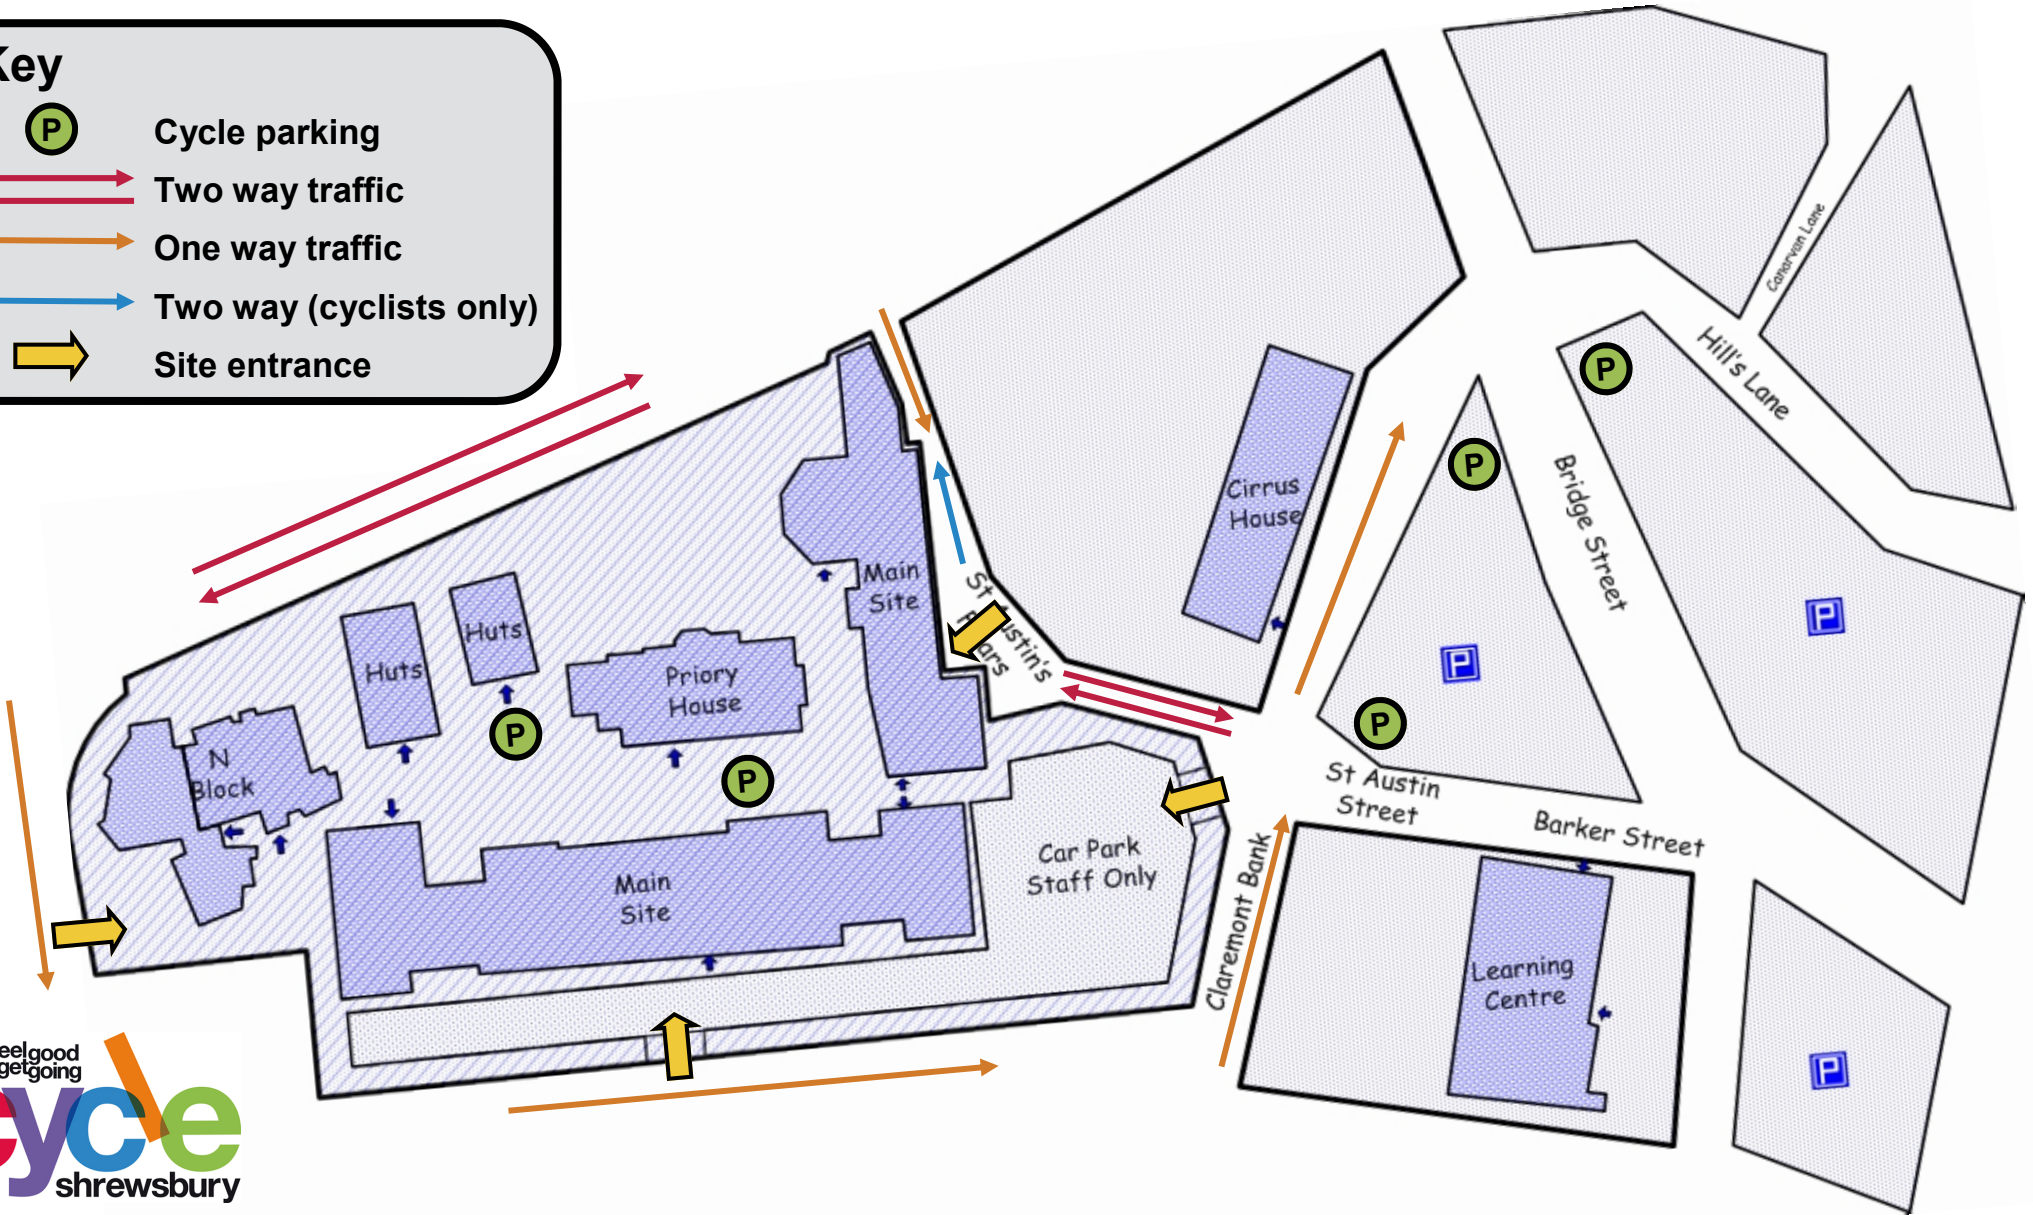

Cycle Routes to

Key

-  Cycle parking
-  Two way traffic
-  One way traffic
-  Two way (cyclists only)
-  Site entrance

- | | | |
|--|--|--|
|  On-road cycle lane |  Public Toilet |  Cycle Shop |
|  On-road advisory cycle route |  Public Toilet with disabled access |  Cycle Parking |
|  Traffic-free cycle & walking route |  Point of Interest |  Car Park |
|  Footpaths |  Pedestrian Crossing (on foot) |  Secondary School |
|  Walkways |  Toucan Crossing (cycle & foot) |  Primary School |
|  Leisure Walks |  Underpass |  Other School |
|  One way direction |  Footbridge |  Local Shops |
|  Visitor Information Centre |  Steps |  Supermarket |
| |  Children's Play Area |  Post Office |