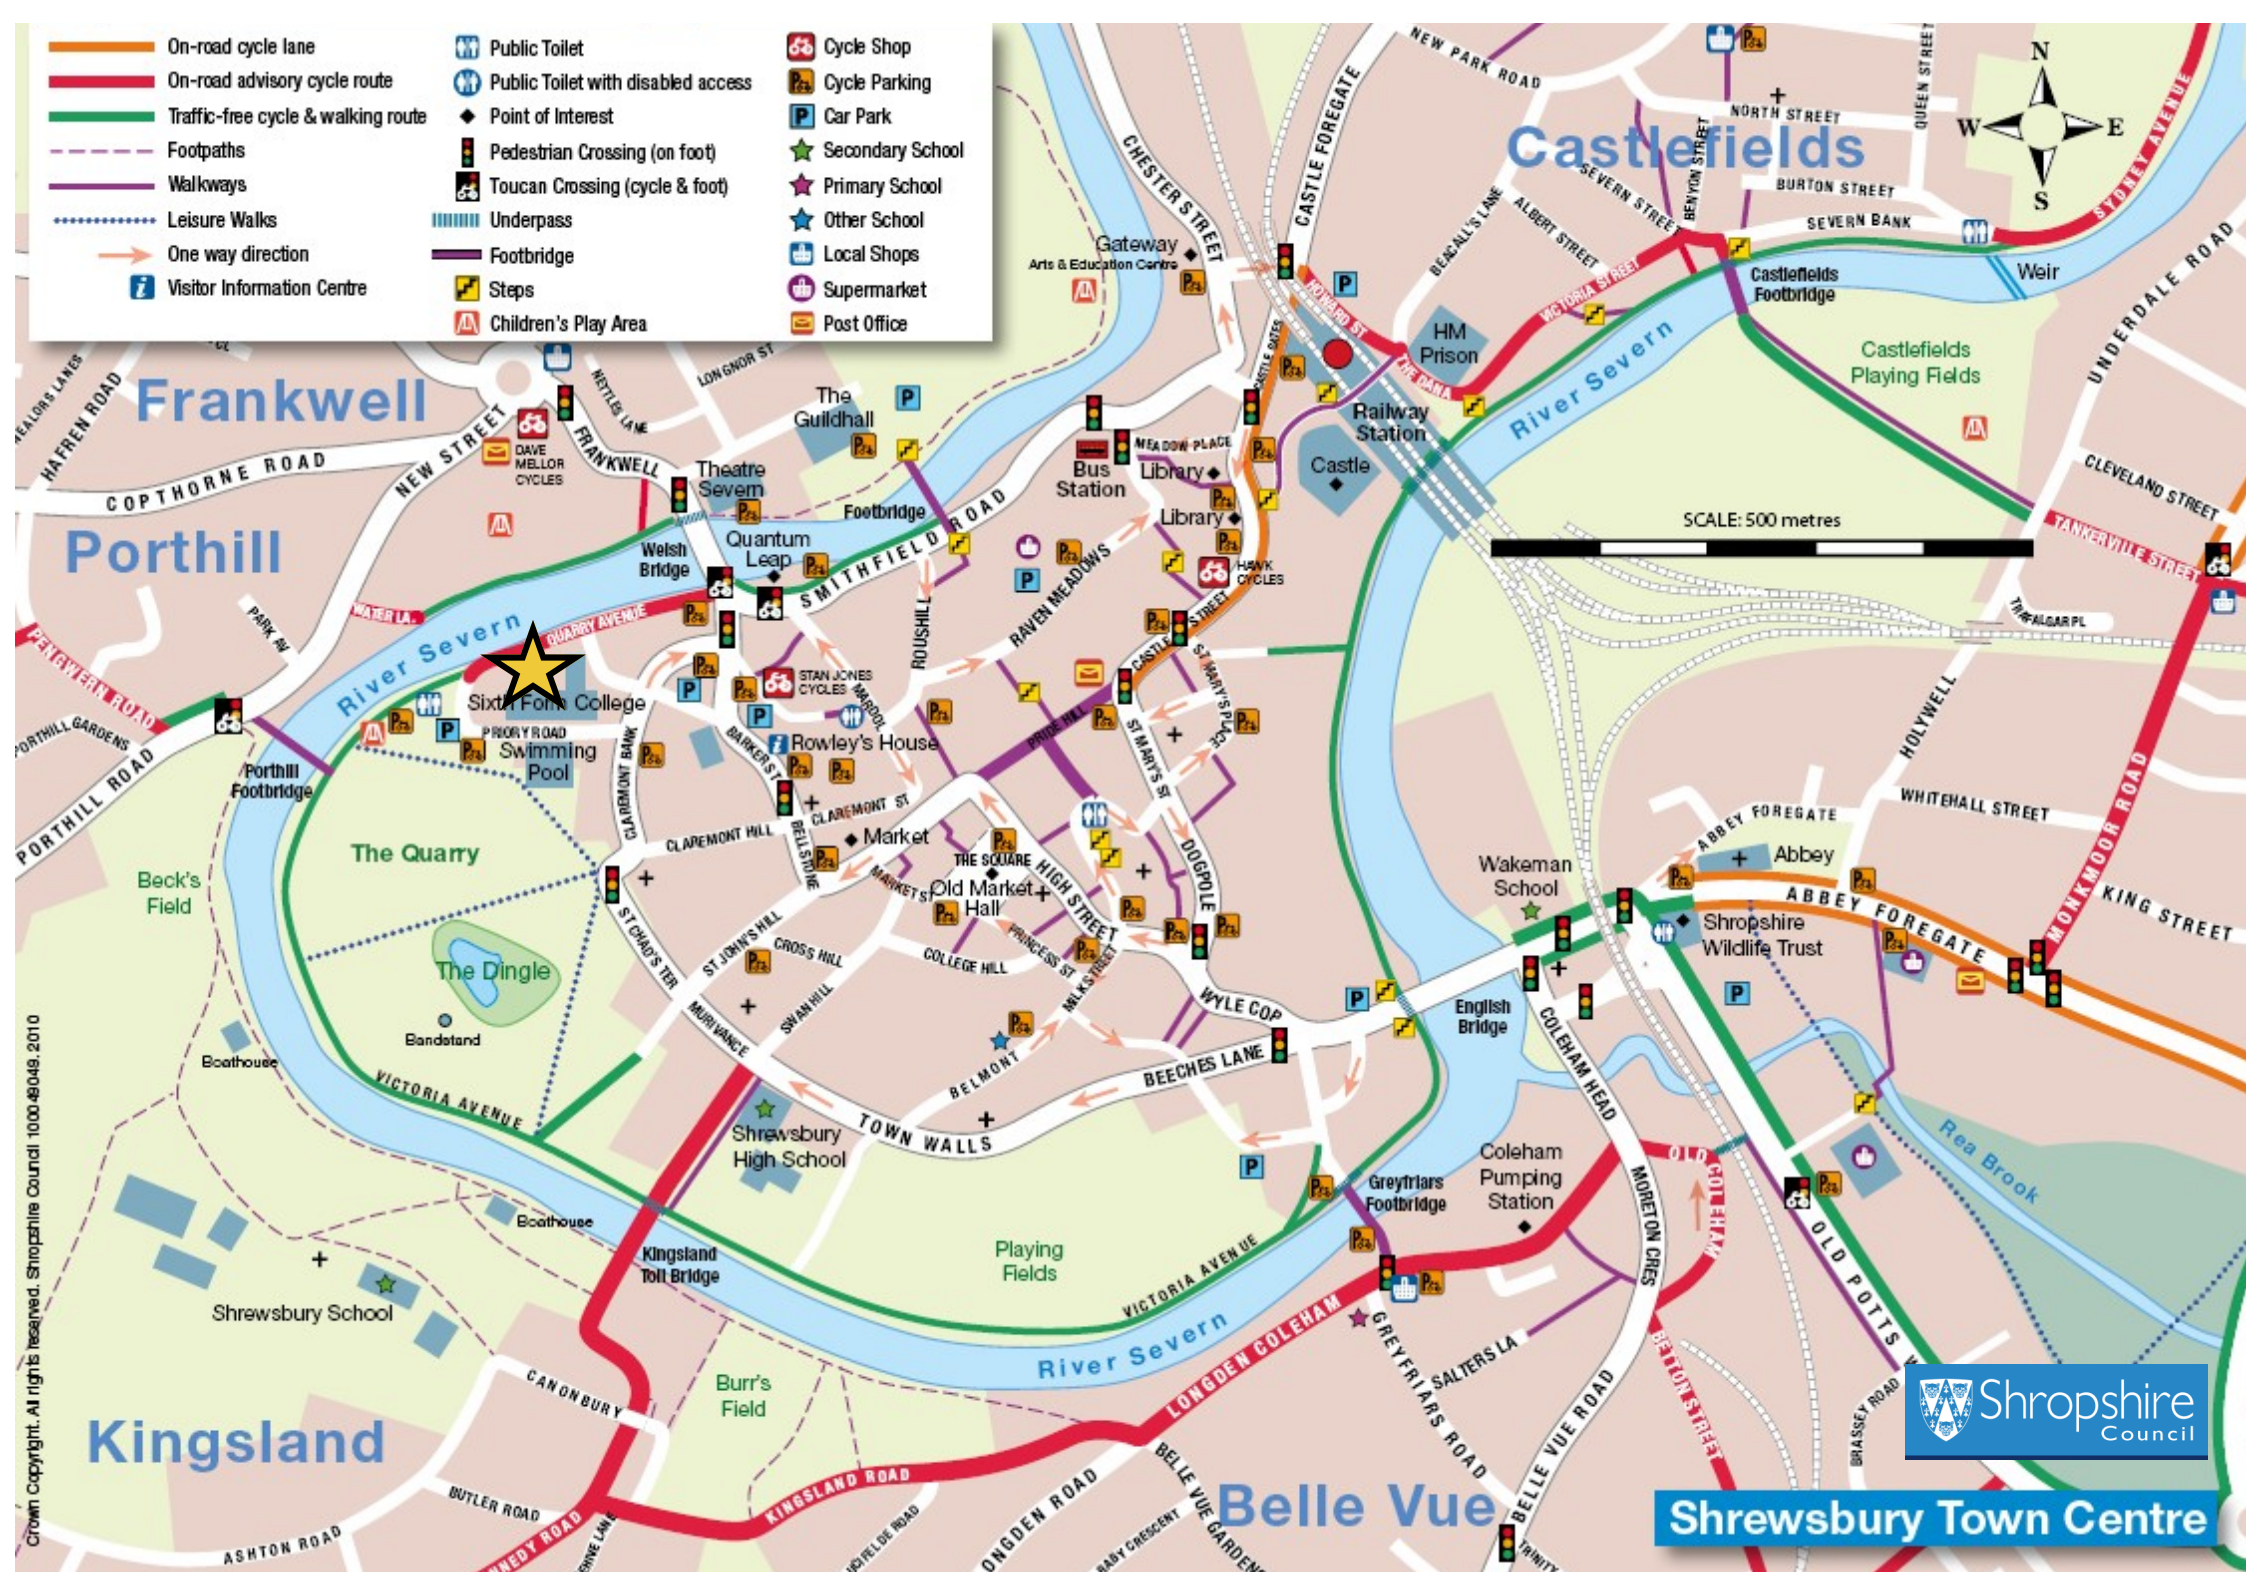

Cycle Routes to

Key

-  Cycle parking
-  Two way traffic
-  One way traffic
-  Two way (cyclists only)
-  Site entrance

- | | | |
|--|--|--|
|  On-road cycle lane |  Public Toilet |  Cycle Shop |
|  On-road advisory cycle route |  Public Toilet with disabled access |  Cycle Parking |
|  Traffic-free cycle & walking route |  Point of Interest |  Car Park |
|  Footpaths |  Pedestrian Crossing (on foot) |  Secondary School |
|  Walkways |  Toucan Crossing (cycle & foot) |  Primary School |
|  Leisure Walks |  Underpass |  Other School |
|  One way direction |  Footbridge |  Local Shops |
|  Visitor Information Centre |  Steps |  Supermarket |
| |  Children's Play Area |  Post Office |